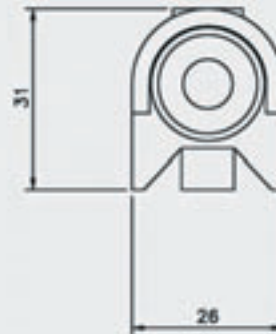

Specifications:

- Enclosure:** IP54, injection-molded polycarbonate
Cover: Qwik Snap, injection-molded polycarbonate
Mounting: Integrated mounting hole, complete with mounting hardware
- Connection:** 2-pole AWG 22-16 / 0.35 - 1.5mm² spring-loaded, Patent Pending Qwik Connect System
- Sensor Element:** Interchangeable NTC thermistor, 2-wire
RTD Pt1000, 2-wire
- Sensor Value:** NTC 10KOhm type 2 @ 25°C / 77°F
NTC 10KOhm type 3 @ 25°C / 77°F
NTC 20KOhm @ 25°C / 77°F
NTC 3KOhm @ 25°C / 77°F
RTD Pt1000 10000hm @ 0°C / 32°F
(Other elements on request)
- Accuracy:** NTC thermistor 0...70°C ± 0.2°C / 32...158°F ± 0.36°F
Pt1000 Class B IEC751, ± 0.3°C / ± 0.5°F @ 0°C / 32°F
- Range:** -40...50°C / -40...122°F
- Approval:** CE & RoHS compliant
Warranty: 5 year limited warranty
- Accessories:** ½" NPT conduit adapter

Dimensions (in mm)

- Part # NTC 10K type 2**
THOA000 Qwik Outdoor NTC 10K type 2
- NTC 10K type 3**
THOB000 Qwik Outdoor NTC 10K type 3
- NTC 20K**
THOC000 Qwik Outdoor NTC 20K
- NTC 3K**
THOD000 Qwik Outdoor NTC 3K
- Pt1000/B**
THOE000 Qwik Outdoor Pt1000