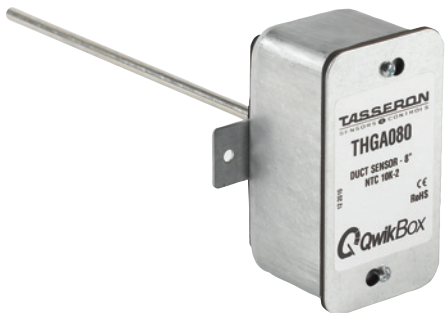

#### Duct Temperature Sensor

Galvanized Enclosure / Stainless Steel 316 Tube  
 Integrated Qwik Connect System  
 NTC Thermistor 10K-2 / 10K-3 / 20K / 3K & RTD Pt1000  
 Available In 4" / 6" / 8" / 12" / 18" Lengths  
 Range -40...125°C / -40...257°F

#### Duct Temperature Sensor

Plastic Injection-Molded Enclosure / Stainless Steel 316 Tube  
 Integrated Qwik Connect System  
 NTC Thermistor 10K-2 / 10K-3 / 20K / 3K & RTD Pt1000  
 Available In 4" / 6" / 8" / 12" / 18" Length  
 Range -40...105°C / -40...221°F

#### Duct Temperature Sensor

Mounting Flange / Stainless Steel 316 Tube  
 Integrated Qwik Connect System  
 NTC Thermistor 10K-2 / 10K-3 / 20K / 3K & RTD Pt1000  
 Available In 4" / 6" / 8" / 12" / 18" Length  
 Available In VAV Option With 12" Plenum Rated Cable & Connectors  
 Range -40...105°C / -40...221°F