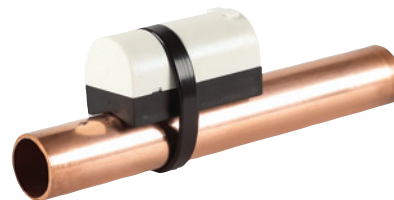

QwikSTRAP™

Pipe Mounted Strap Temperature Sensor

Plastic Injection-Molded Enclosure
Spring Loaded Contact Surface Adjusts To Pipe Size
Integrated Qwik Connect System
NTC Thermistor 10K-2 / 10K-3 / 20K / 3K & RTD Pt1000
Range -20...90°C / -4...194°F

- Patent Pending Qwik Connect System
- Compatible with all major control manufacturers
- Durable double encapsulated construction
- Assembled in USA

- Interchangeable measuring elements, high accuracy, low drift
- Other versions/measuring elements and lengths on request
- CE, ROHS compliant
- 5 year limited warranty