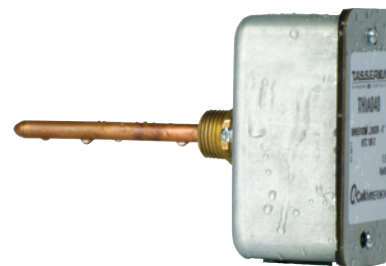

QwikIMMERSION™

Immersion Temperature Sensor

Galvanized Enclosure / Stainless Steel 316 Tube
Complete With 4" Brass/Copper 1/2" NPT Immersion Well
Integrated Qwik Connect System
NTC Thermistor 10K-2 / 10K-3 / 20K / 3K & RTD Pt1000
Range -40...125°C / -40...257°F